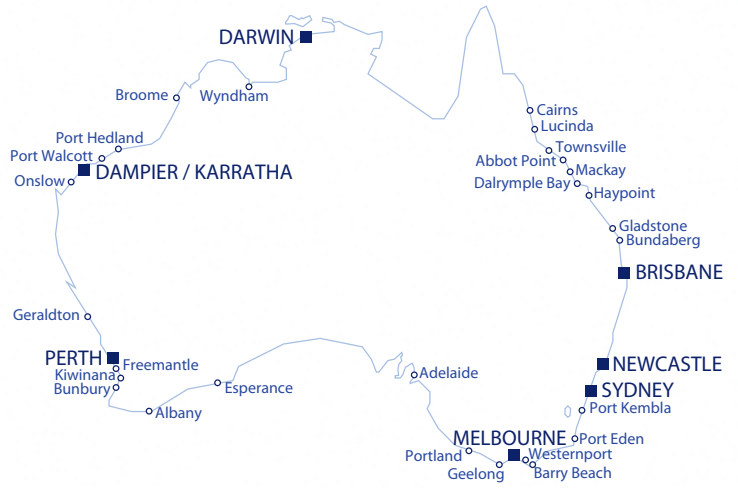

AUSTRALIA

AUSTRALIAN SERVICING PORTS

SINWA AUSTRALIA HQ

39 JESSIE LEE STREET, HENDERSON
WESTERN AUSTRALIA 6166
TEL : +61-8 9494 7500 FAX : +61-8 9437 3957
EMAIL : australia@sinwaglobal.com
MOBILE : +61-418 882 561 (Bruce Rann)
MOBILE : +61-416 036 703 (Sean Haining)
MOBILE : +61-409 689 153 (Peter Dennett)

REGIONAL SUPPLY OFFICES

KARRATHA - SINWA IMES (KARRATHA BRANCH)

LOT 1932 COOLAWANYAH ROAD, KARRATHA
WESTERN AUSTRALIA 6714
TEL : +61-8 9144 1995 FAX : +61-8 9144 2002

DARWIN - SINWA IMES (DARWIN BRANCH)

30 MURAMATS ROAD EAST ARM, BERRIMAH
NORTHERN TERRITORY 0828
TEL : +61-8 8947 4944 FAX : +61-8 8947 4955

WESTERN AUSTRALIA

Perth	Albany
Broome	Bunbury
Dampier	Darwin
Esperance	Fremantle
Geraldton	Kwinana
Onslow	Port Hedland
Port Walcott	Wyndham

VICTORIA

Melbourne	Adelaide
Barry Beach	Geelong
Hastings	Westernport
	Portland

NEW SOUTH WALES

Sydney	Newcastle
Port Eden	Port Kembla

FOR THE WHOLE CONTINENT

ONE NUMBER: +61-8 9494 7500
ONE EMAIL: AUSTRALIA@SINWAGLOBAL.COM